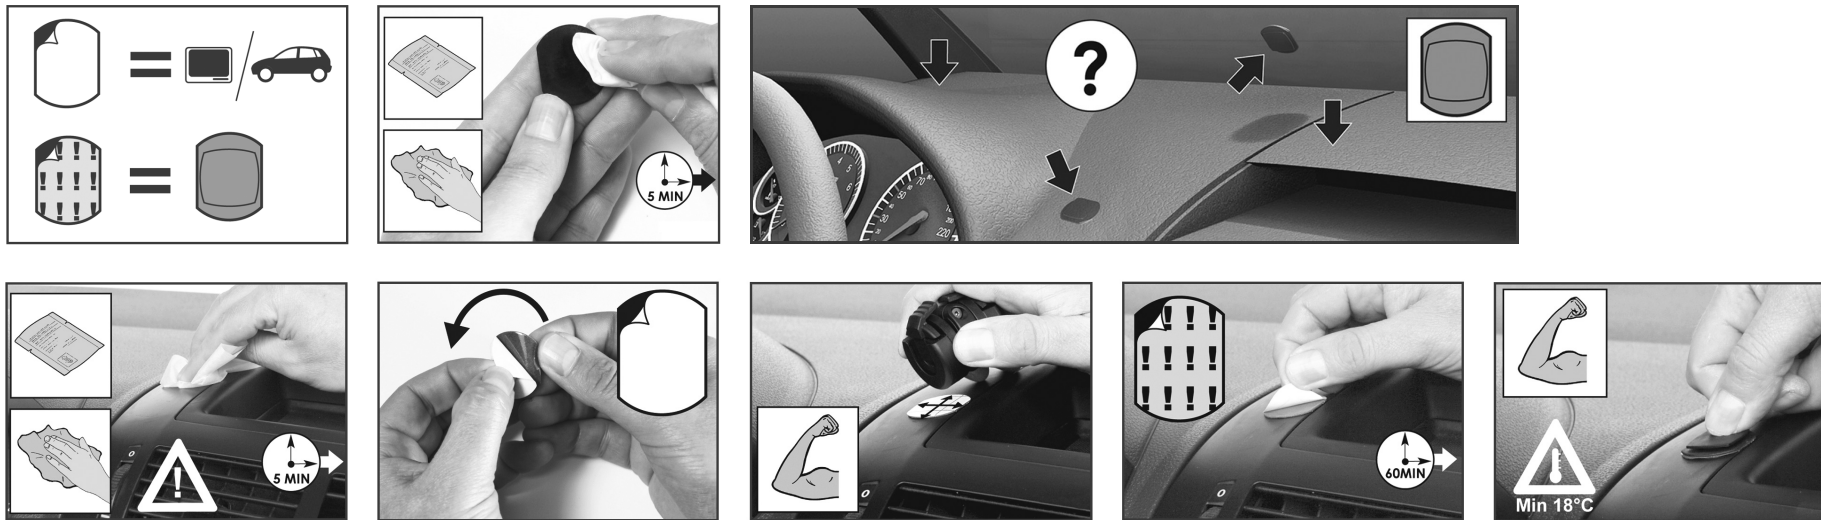

Quick Start Guide

iPhone 6 cradle

IP6-9201-1

page 1

DENSION
Audio Systems

Quick Start Guide

iPhone 6 cradle

page 2