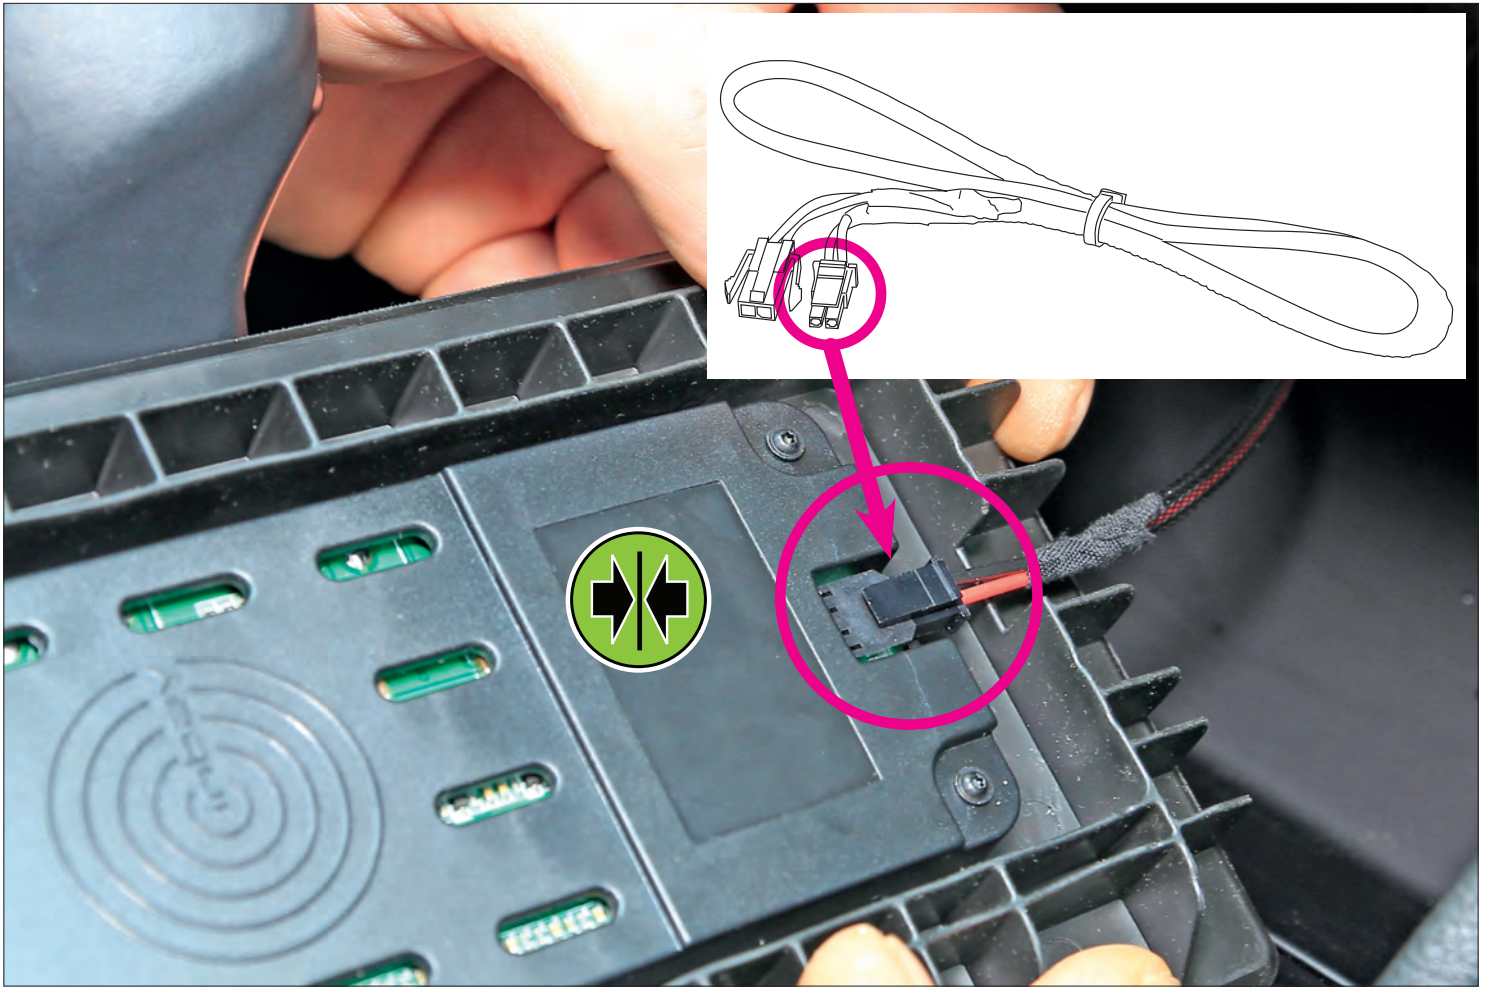

Das „Qi“ Logo ist Warenzeichen des „Wireless Power Consortium“

An appropriate installation in observance of these operating instructions is necessary. Please make sure the wiring is arranged so it is not bended or crimped due to the risk of cable break. Make sure that all connections are correct. Route the cable away from moving parts, do not allow the cable to be entangled, pinched or damaged in any way.

The “Qi” symbol is a trademark of the “Wireless Power Consortium”

Rote LED
Red LED

Blaue LED
Blue LED

Maximale Größe des Smartphones: 165 mm x 66 mm
Maximum smartphone dimensions: 165 mm x 66 mm