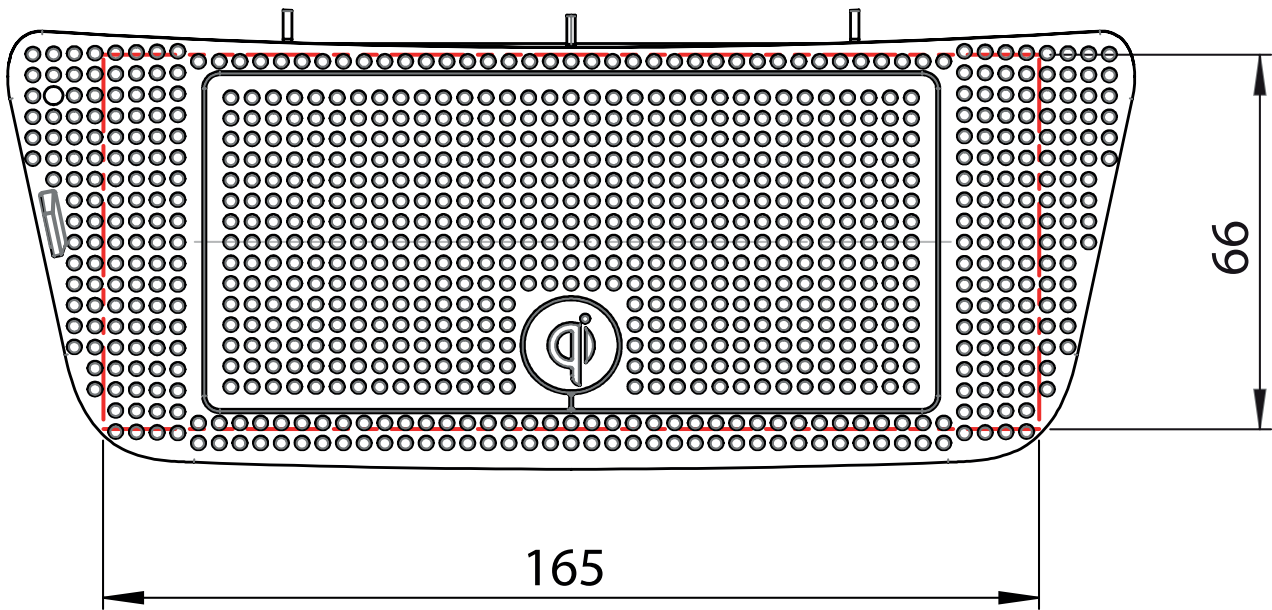

The “Qi” symbol is a trademark of the “Wireless Power Consortium”

Rote LED
Red LED

Blaue LED
Blue LED

Maximale Größe des Smartphones: 165 mm x 66 mm
Maximum smartphone dimensions: 165 mm x 66 mm