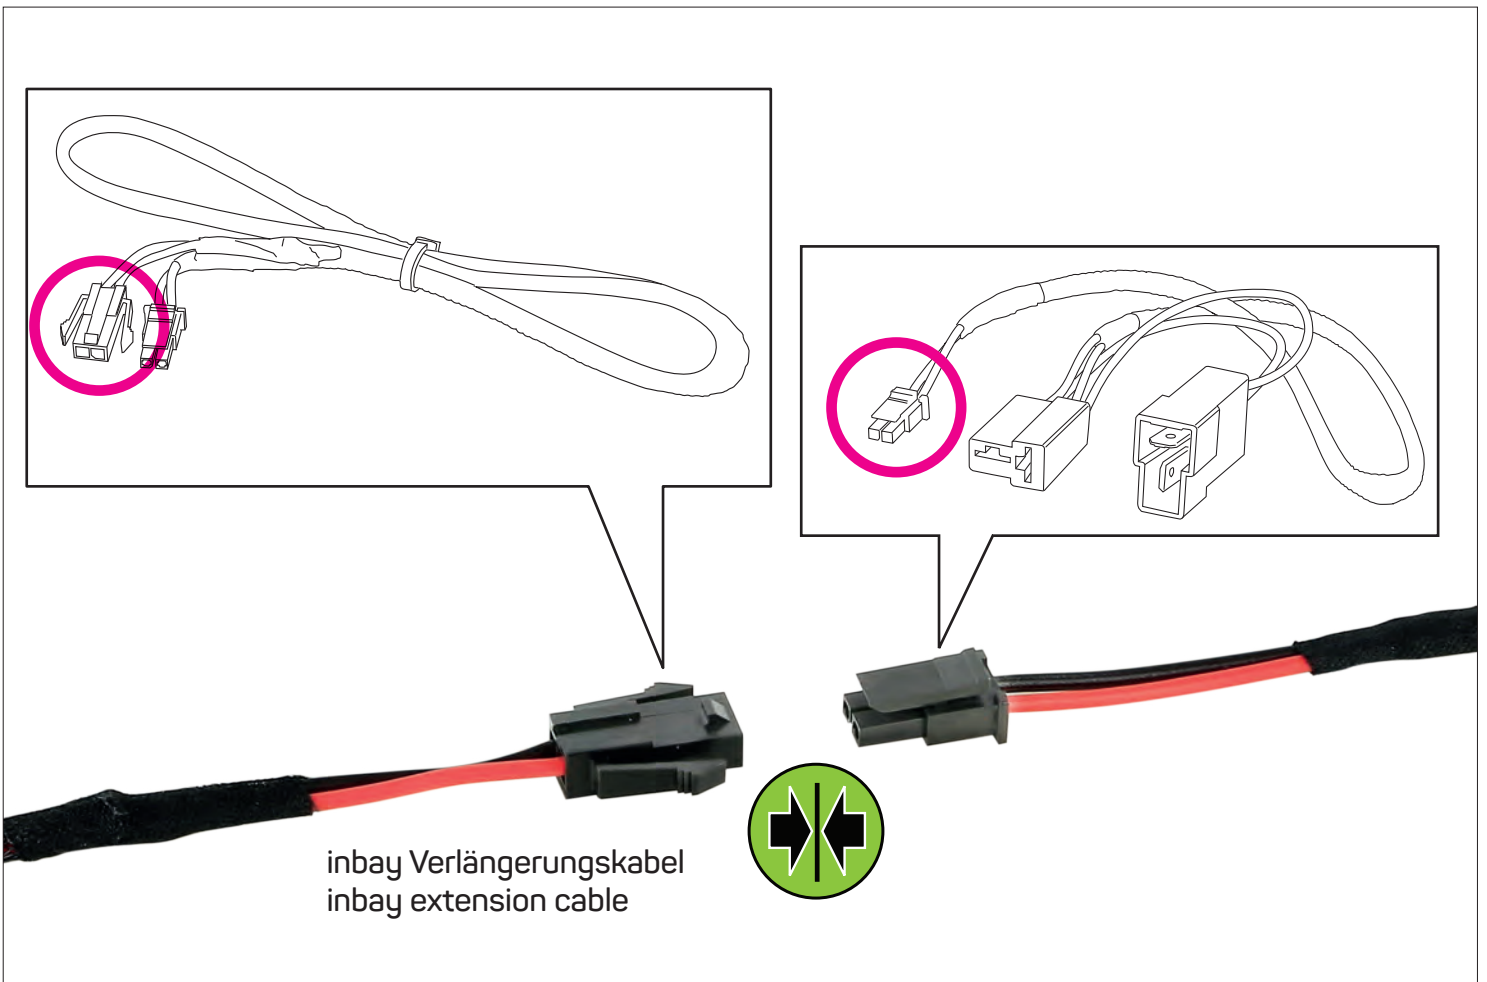

Das „Qi“ Logo ist Warenzeichen des „Wireless Power Consortium“

An appropriate installation in observance of these operating instructions is necessary. Please make sure the wiring is arranged so it is not bended or crimped due to the risk of cable break. Make sure that all connections are correct. Route the cable away from moving parts, do not allow the cable to be entangled, pinched or damaged in any way.

The “Qi” symbol is a trademark of the “Wireless Power Consortium”

Rote LED
Red LED

Blaue LED
Blue LED

Maximale Größe des Smartphones: 165 mm x 66 mm
Maximum smartphone dimensions: 165 mm x 66 mm