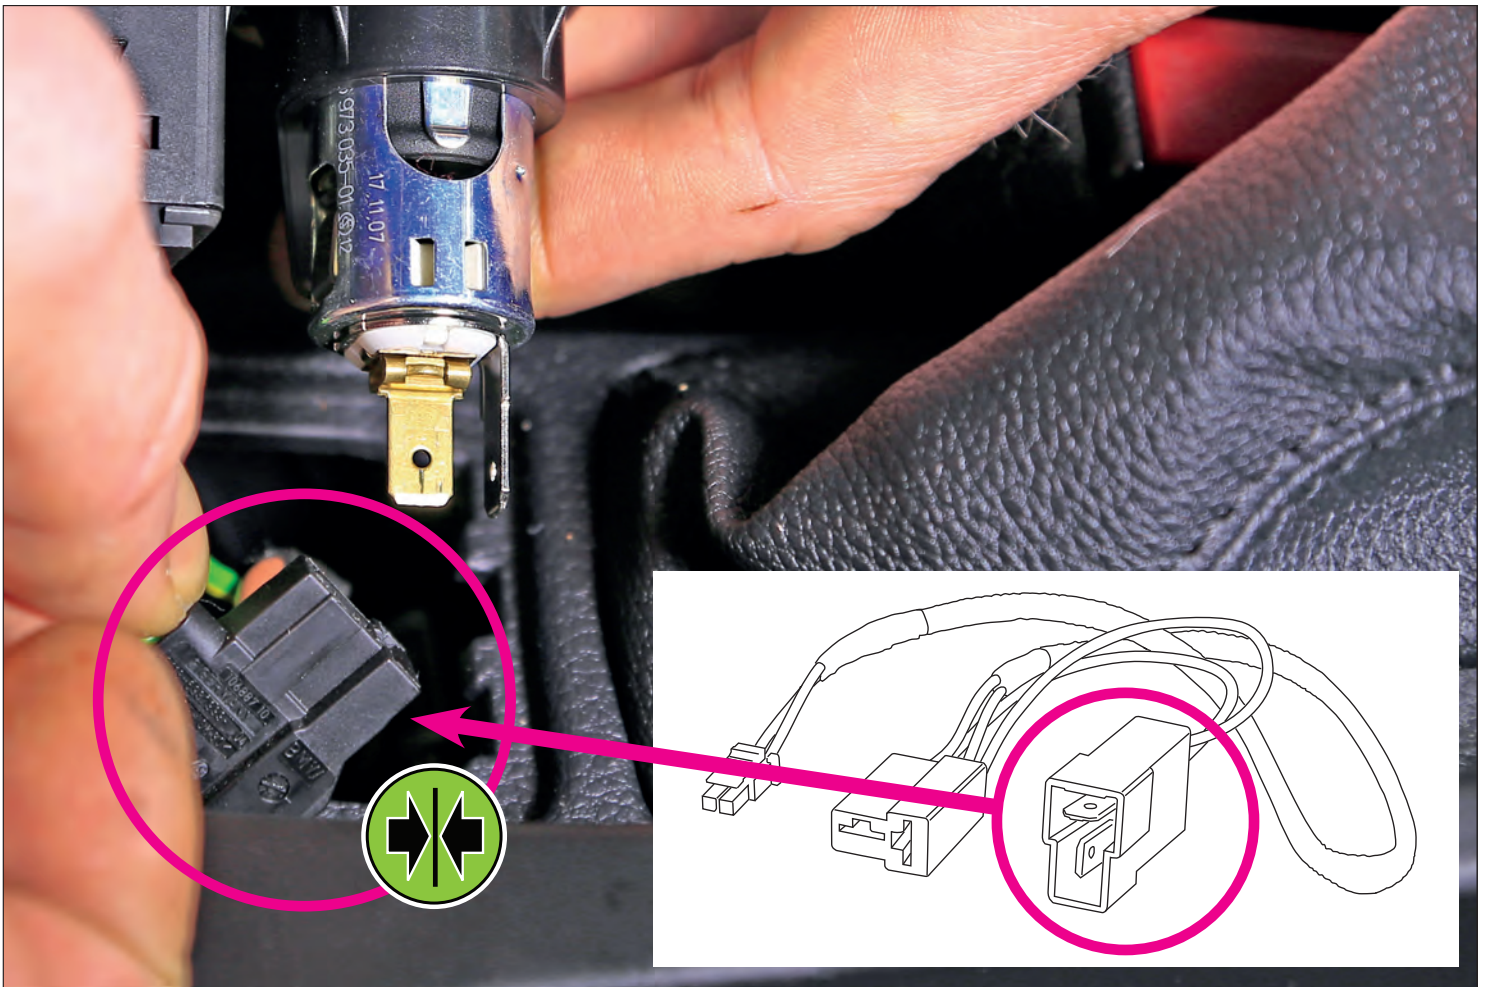

Das „Qi“ Logo ist Warenzeichen des „Wireless Power Consortium“

An appropriate installation in observance of these operating instructions is necessary. Please make sure the wiring is arranged so it is not bended or crimped due to the risk of cable break. Make sure that all connections are correct. Route the cable away from moving parts, do not allow the cable to be entangled, pinched or damaged in any way.

The “Qi” symbol is a trademark of the “Wireless Power Consortium”

Rote LED
Red LED

Blaue LED
Blue LED

Maximale Größe des Smartphones: 165 mm x 66 mm
Maximum smartphone dimensions: 165 mm x 66 mm