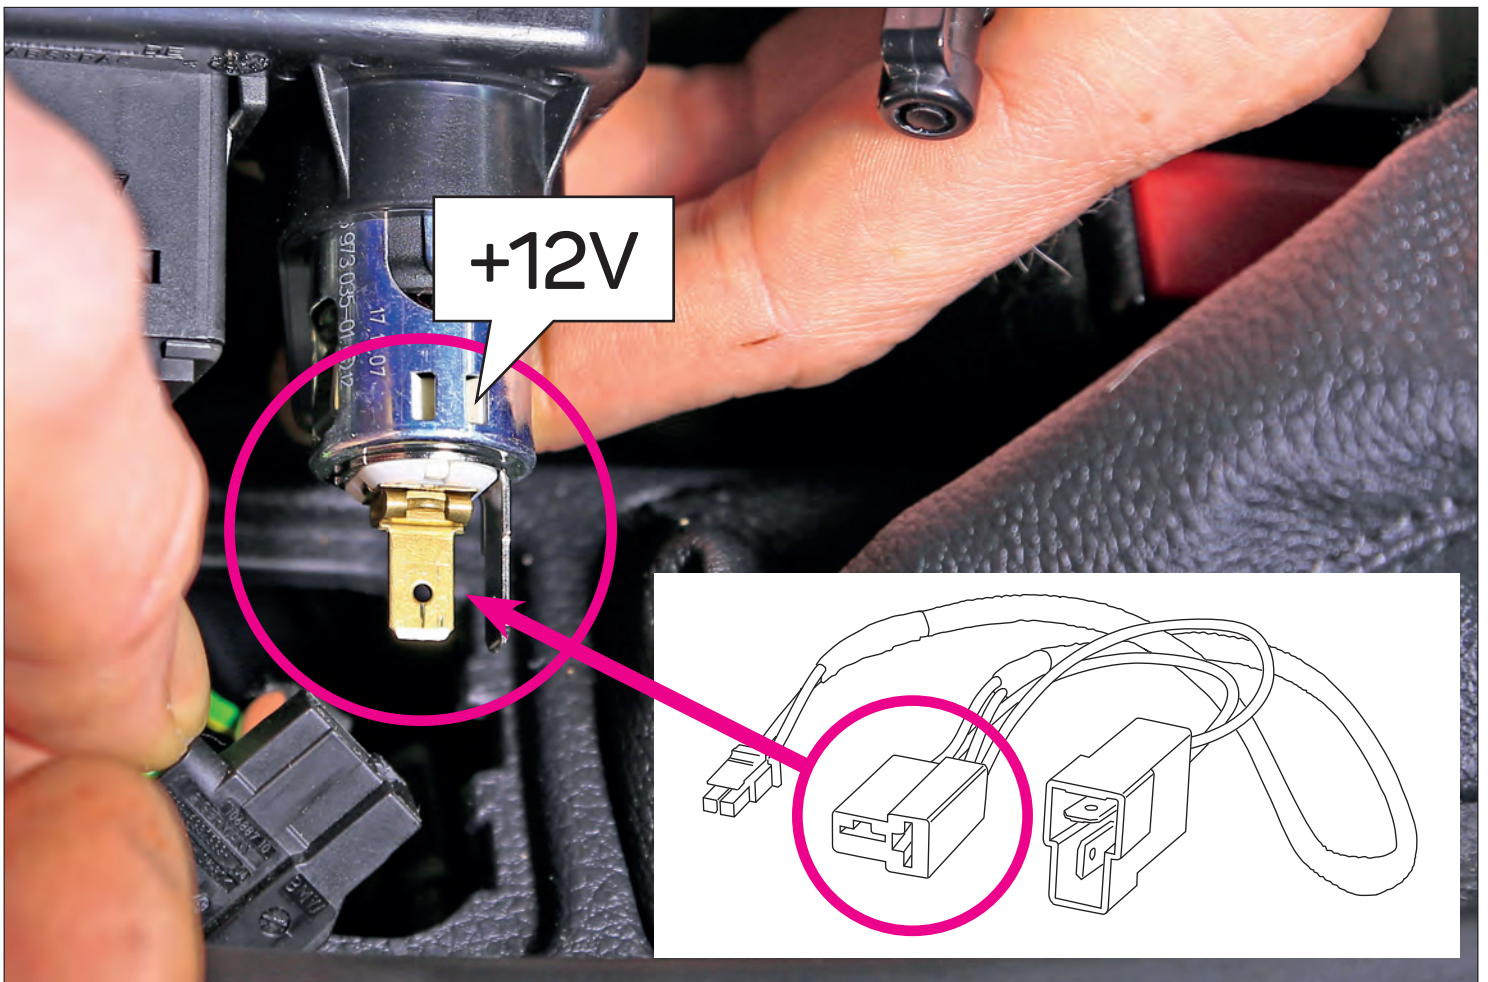

Das „Qi“ Logo ist Warenzeichen des „Wireless Power Consortium“

An appropriate installation in observance of these operating instructions is necessary. Please make sure the wiring is arranged so it is not bended or crimped due to the risk of cable break. Make sure that all connections are correct. Route the cable away from moving parts, do not allow the cable to be entangled, pinched or damaged in any way.

The “Qi” symbol is a trademark of the “Wireless Power Consortium”

Rote LED
Red LED

Blaue LED
Blue LED

Maximale Größe des Smartphones: 165 mm x 66 mm
Maximum smartphone dimensions: 165 mm x 66 mm