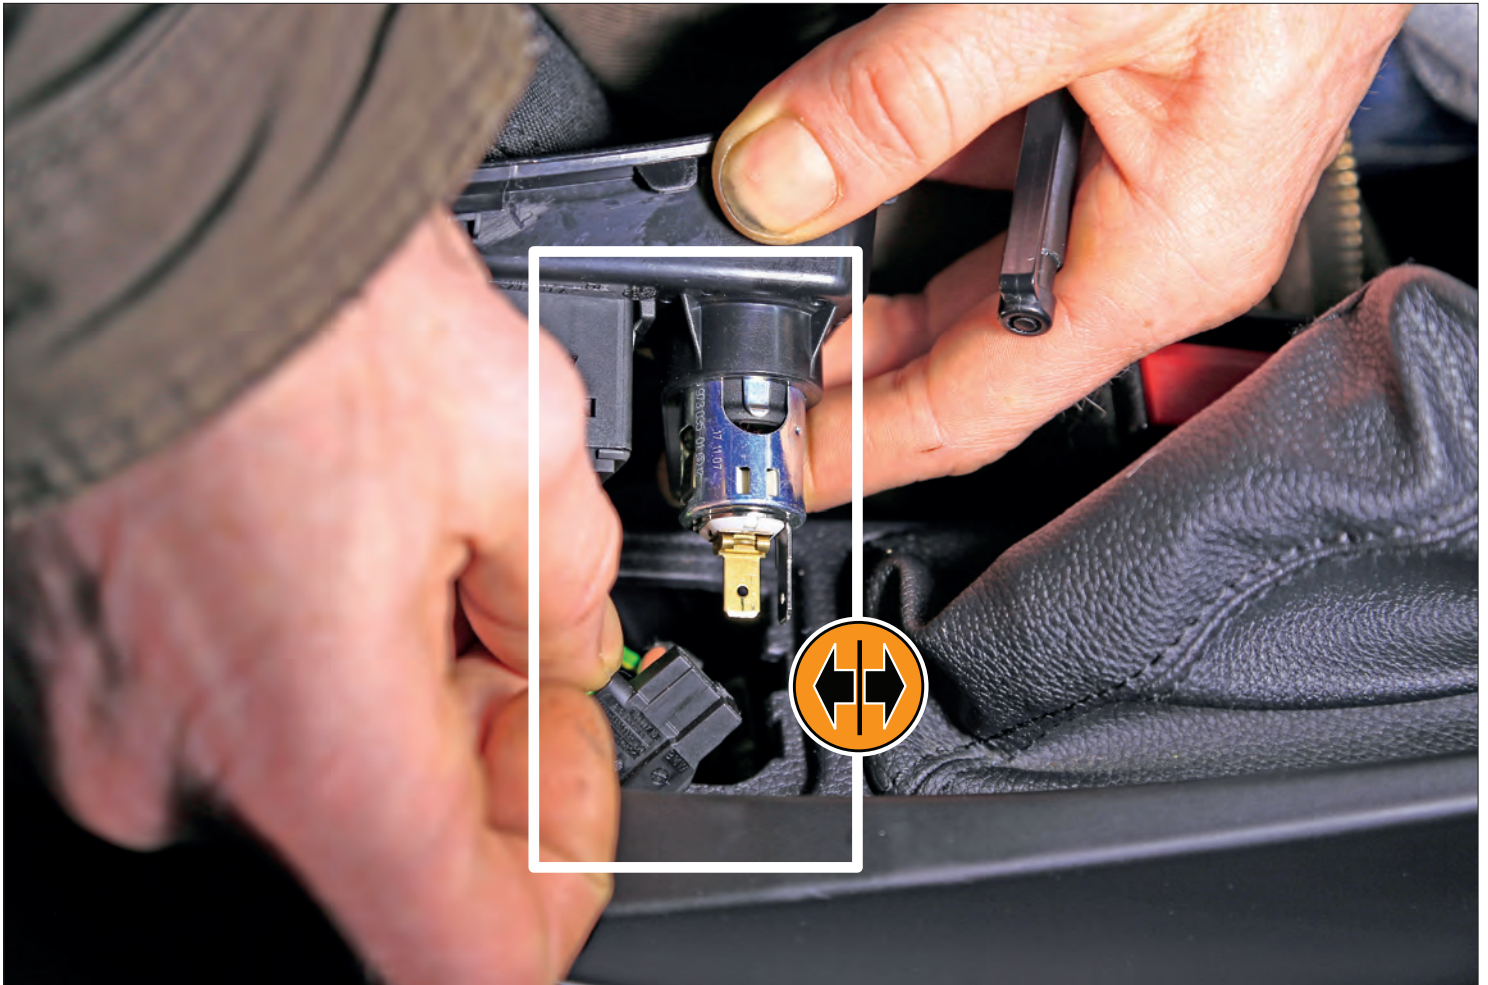

The “Qi” symbol is a trademark of the “Wireless Power Consortium”

Rote LED
Red LED

Blaue LED
Blue LED

Maximale Größe des Smartphones: 165 mm x 66 mm
Maximum smartphone dimensions: 165 mm x 66 mm