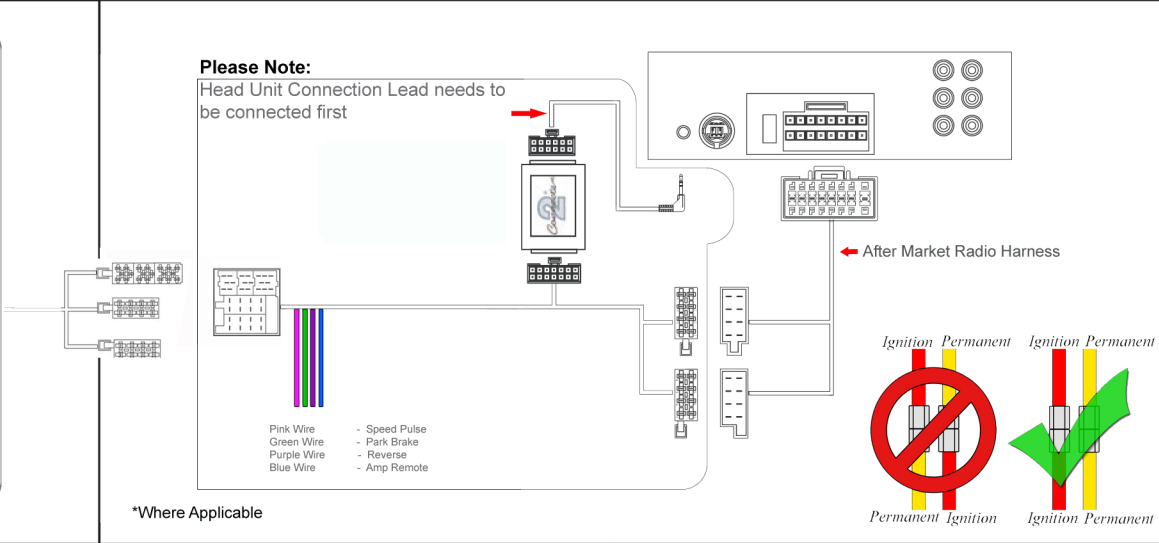

Installation Guide

Part No: CTSFA004.2 Fiat Can-Bus Steering Wheel Control Interface

Vehicle Compatibility:

- Fiat Grande Punto 2005>
- Fiat 500 2007>
- Fiat Doblo 2009>
- Fiat Ducato (Euro 5) 11>, Vauxhall Combo 11> with VDO Head Unit

Steering Wheel Control Functions

* Note All Dates are guide lines only as specifications of vehicles change