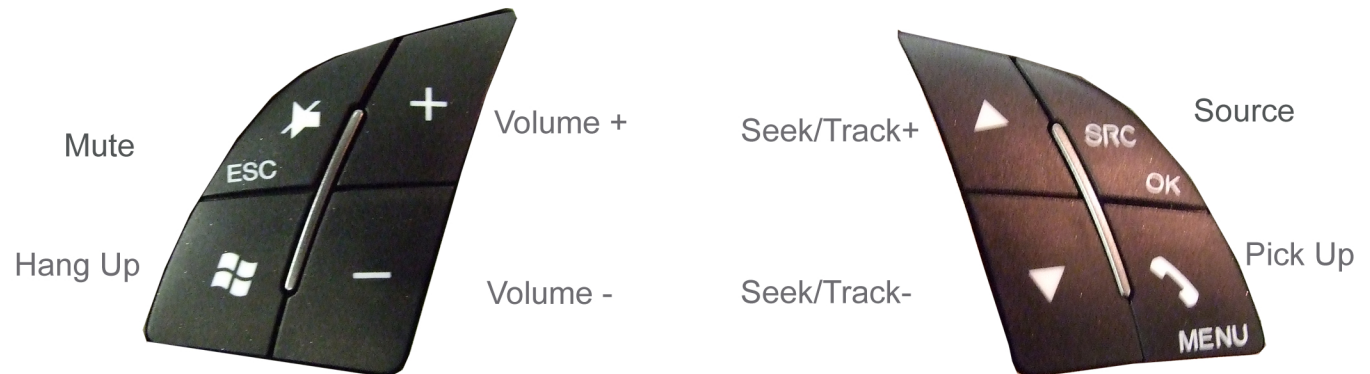

Installation Guide

Part No: CTSFA004.2 Fiat Can-Bus Steering Wheel Control Interface

Vehicle Compatibility:

- Fiat Grande Punto 2005>
- Fiat 500 2007>
- Fiat Doblo 2009>
- Fiat Ducato (Euro 5) 11>, Vauxhall Combo 11> with VDO Head Unit

Steering Wheel Control Functions

* Note All Dates are guide lines only as specifications of vehicles change