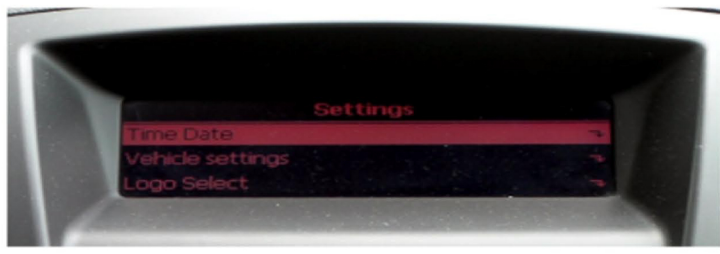

## Steering Wheel Control Functions

Track Up

Volume Up

Source

Track Down

Volume Down

\* Note All Dates are guide lines only as specifications of vehicles change

# Installation Guide

Part No: CTHCV03 Chevrolet Can-Bus Steering Wheel Control Interface

- Steering Wheel Functions
- 1. SRC Button - Press and hold to enter settings menu. Short press to select. Short press for source change in radio mode
  - 2. Vol +/-
  - 3. Track up/down - When in settings menu, used to scroll up/down. Track up/down in radio mode
  - 4. Hang up/Mute - Back in settings menu / Hang Up in Radio mode

The settings menu is accessed by press and holding the SRC button.

Press track down to scroll through the menu options

Press SRC button briefly to enter the menu

Press SRC again to select the desired option