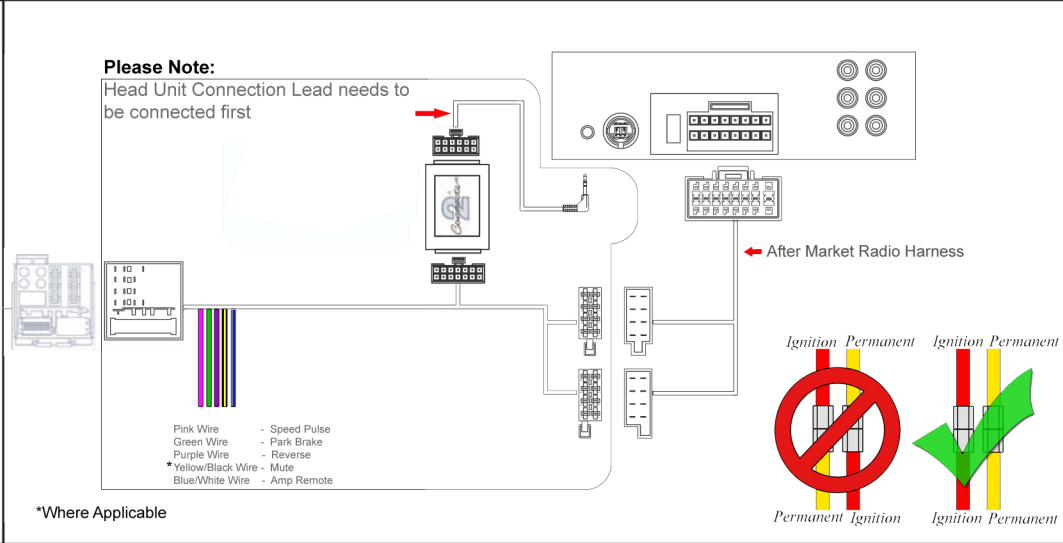

# Installation Guide

Part No: CTHCV03 Chevrolet Can-Bus Steering Wheel Control Interface

## Steering Wheel Control Functions

Track Up

Volume Up

Source

Track Down

Volume Down

\* Note All Dates are guide lines only as specifications of vehicles change

# Installation Guide

Part No: CTHCV03 Chevrolet Can-Bus Steering Wheel Control Interface

- Steering Wheel Functions
- 1. SRC Button - Press and hold to enter settings menu. Short press to select. Short press for source change in radio mode
  - 2. Vol +/-
  - 3. Track up/down - When in settings menu, used to scroll up/down. Track up/down in radio mode
  - 4. Hang up/Mute - Back in settings menu / Hang Up in Radio mode

The settings menu is accessed by press and holding the SRC button.

Press track down to scroll through the menu options

Press SRC button briefly to enter the menu

Press SRC again to select the desired option