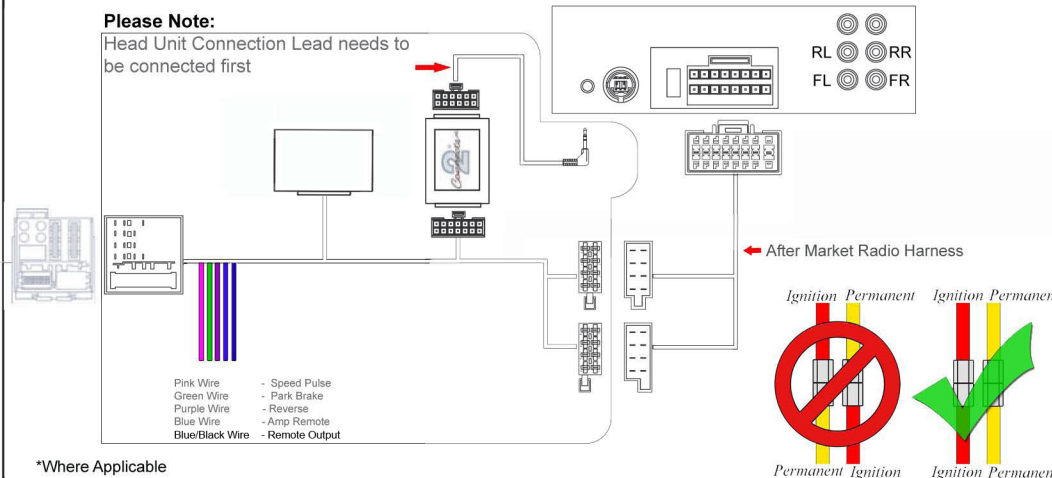

Installation Guide

Part No: CTSAD006.2

Audi Can-Bus Steering Wheel Control Interface

Vehicle Compatibility:

Vehicles fitted with Concert, Chorus Symphony Head Units
Also maintains amplified Bose Systems.

QuadLock Connector

A3	2003>
A4	2001>
A6	2004>
TT	2003>

Steering Wheel Control Functions

* Note All Dates are guide lines only as specifications of vehicles change