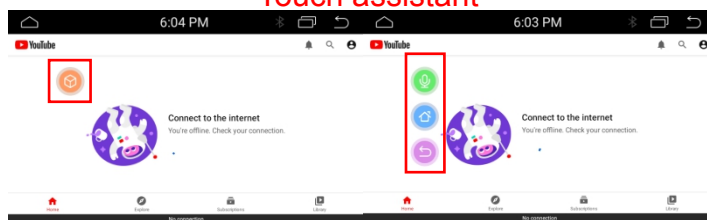

WIFI Fixed Password : “ON” znamená, že se můžete připojit k WIFI automaticky pokud je heslo Vašeho WIFI hotspotu “12345678”
Show tapping feedback: “ON” znamená zobrazit odezvu na dotyk
Original car GPS: Přepněte na “ON” pokud chcete využívat GPS vozu
Video is prohibited when driving: “ON” znamená, že nelze sledovat video za jízdy.
Google voice: Přepněte na “ON” pokud chcete využívat hlasovou Google asistentku
Display mode: Přepněte na “ON” pro Toyotu, ”OFF” pro ostatní značky
Touch assistant: “ON” znamená, že se rozhraní zobrazí jako dotykový asistent při používání aplikace.

Touch assistant